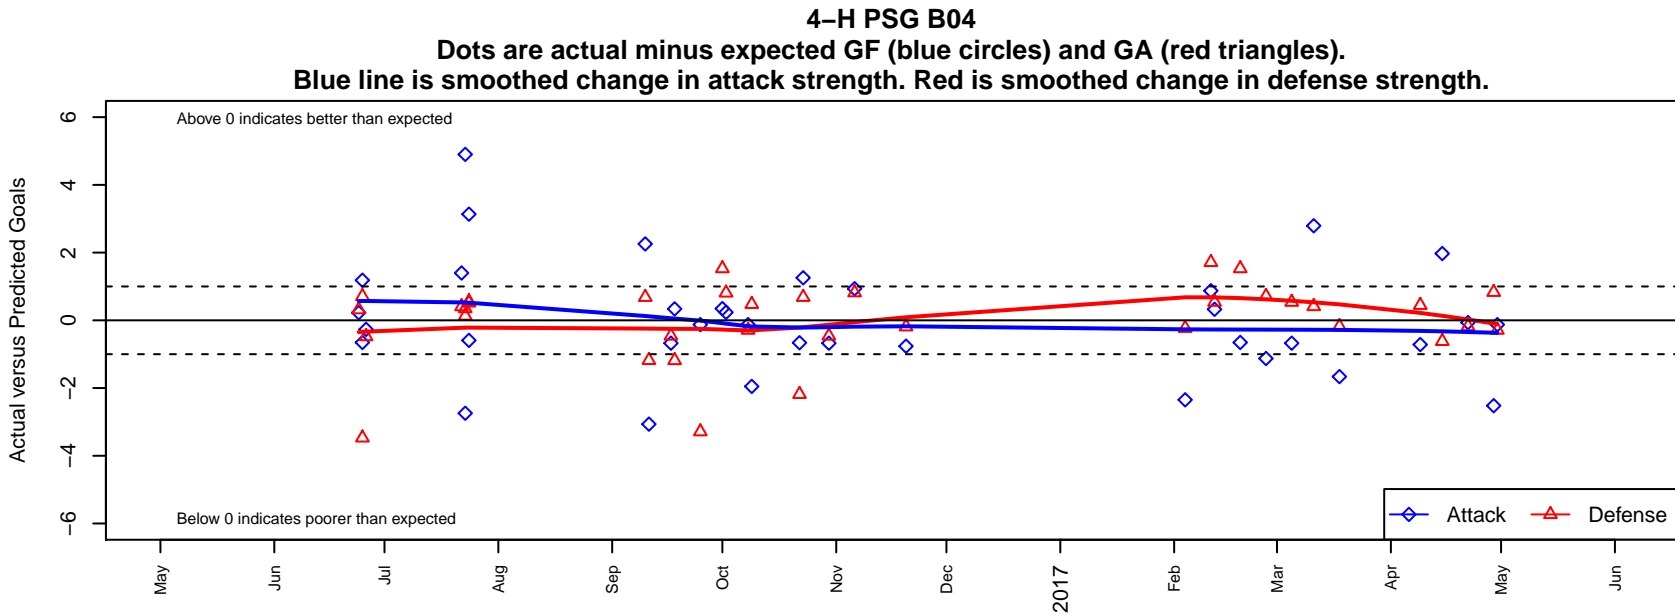

# 4-H PSG B04

, OR  
 B04 total strength=1292  
 attack=4.64 defense=6.52  
 fall league = PTT B04 Premier  
 spr league = Spr OYS B04 Premier Green  
 notes= Hector 2016

alt names used:  
 4H PSG 2004 Boys  
 4H PSG 04 BOYS (OR)  
 4-H 04B PSG Hector  
 4-H 04B PSG Hector  
 4-H 04B PSG Hector

Venues played:  
 2016 Clash At the Border Div 1 Gold/Silver U13  
 2016 Oswego Nike Cup Gold/Silver U13  
 2016 PTT B04 Premier  
 2016 Spr OYS B04 Premier Green  
 2016 OYS State Cup B04

**attack and defense variance (black dot)  
relative to other teams  
and top 10 in region**