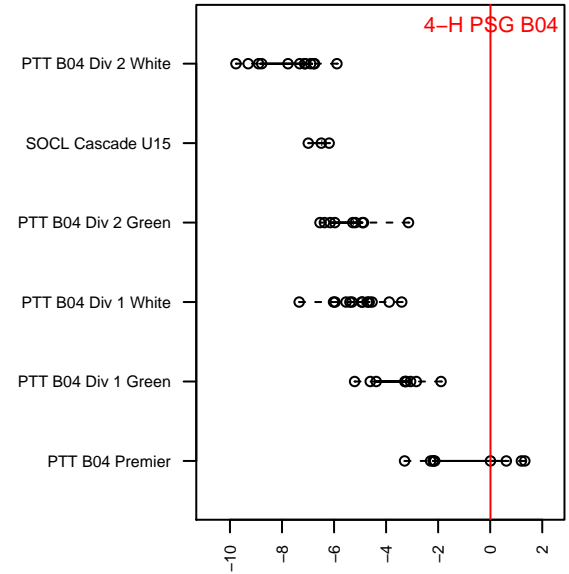

**attack and defense rating
relative to others at age
and all opponents in last 13 months**